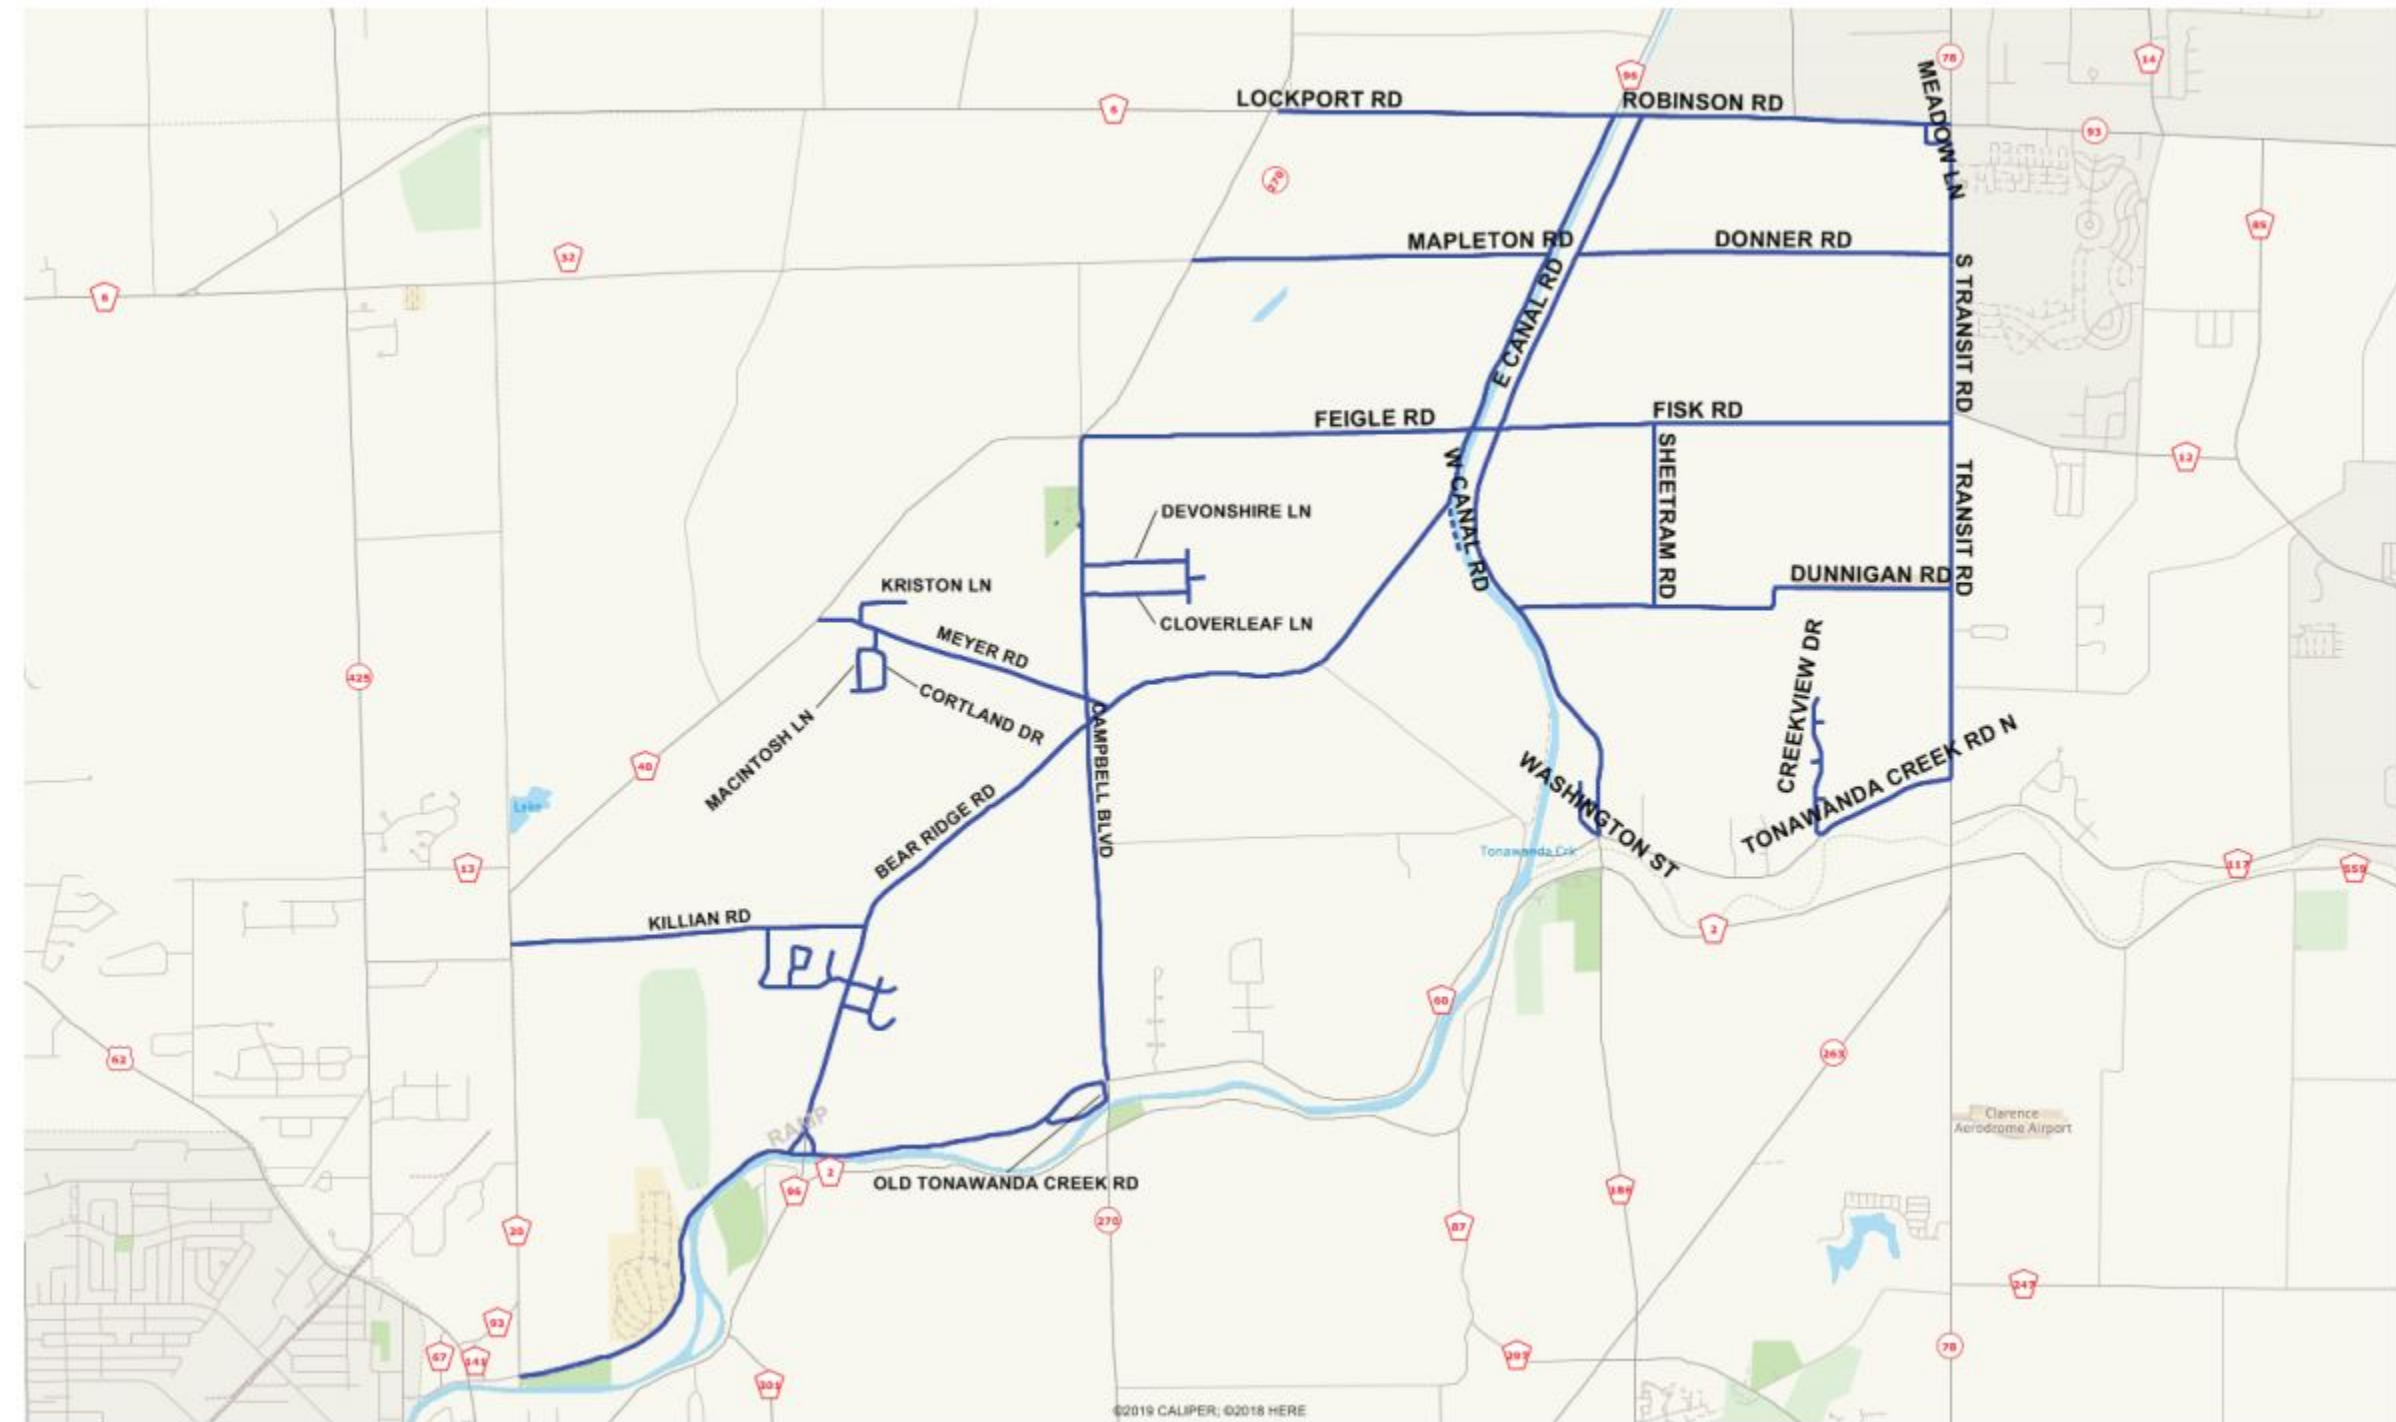

## Pendleton Recycling Street Listing B Week (BLUE)

Bear Ridge Rd.  
Brauer Dr.  
Campbell Blvd. [between Beach Ridge and Tonawanda Creek Rd.]  
Christiana Ct.  
Cloverleaf Ln.  
Colony Ct.  
Cortland Dr.  
Creekbend Dr.  
Creekview Dr.  
Devonshire Ln.  
Donner Rd.  
Dublin Ln.  
Dunnigan Rd.  
East Canal Rd  
Edgewater Cir.  
Feigle Rd.  
Fisk Rd.  
Georgetown Ct.  
Hidden Oak Dr.  
Killian Rd.  
Kriston Ln.  
Lauren St.  
Lockport Rd. [ between Campbell Blvd. and Robinson Rd.]  
Macintosh Ln.  
Mapleton Rd. [between Campbell Blvd. and Bear Ridge Rd.]  
Meadow Ln.  
Meyer Rd.  
Monroe St.  
Paddock Ridge  
Ridgeview Dr. S.  
Ridgeview Dr. W.  
Robinson Rd.  
Rolling Meadows  
Royal Ct.  
Sheetram Rd.  
Tonawanda Creek Rd. [between Town Line Rd. and Campbell Blvd]  
Transit Rd.  
Washington St.

LOCKPORT RD

ROBINSON RD

MAPLETON RD

DONNER RD

FEIGLE RD

FISK RD

DEVONSHIRE LN

CLOVERLEAF LN

KRISTON LN

MEYER RD

CORTLAND DR

BEAR RIDGE RD

KILLIAN RD

PLH

OLD TONAWANDA CREEK RD

WASHINGTON ST

CREEKVIEW DR

TONAWANDA CREEK RD N